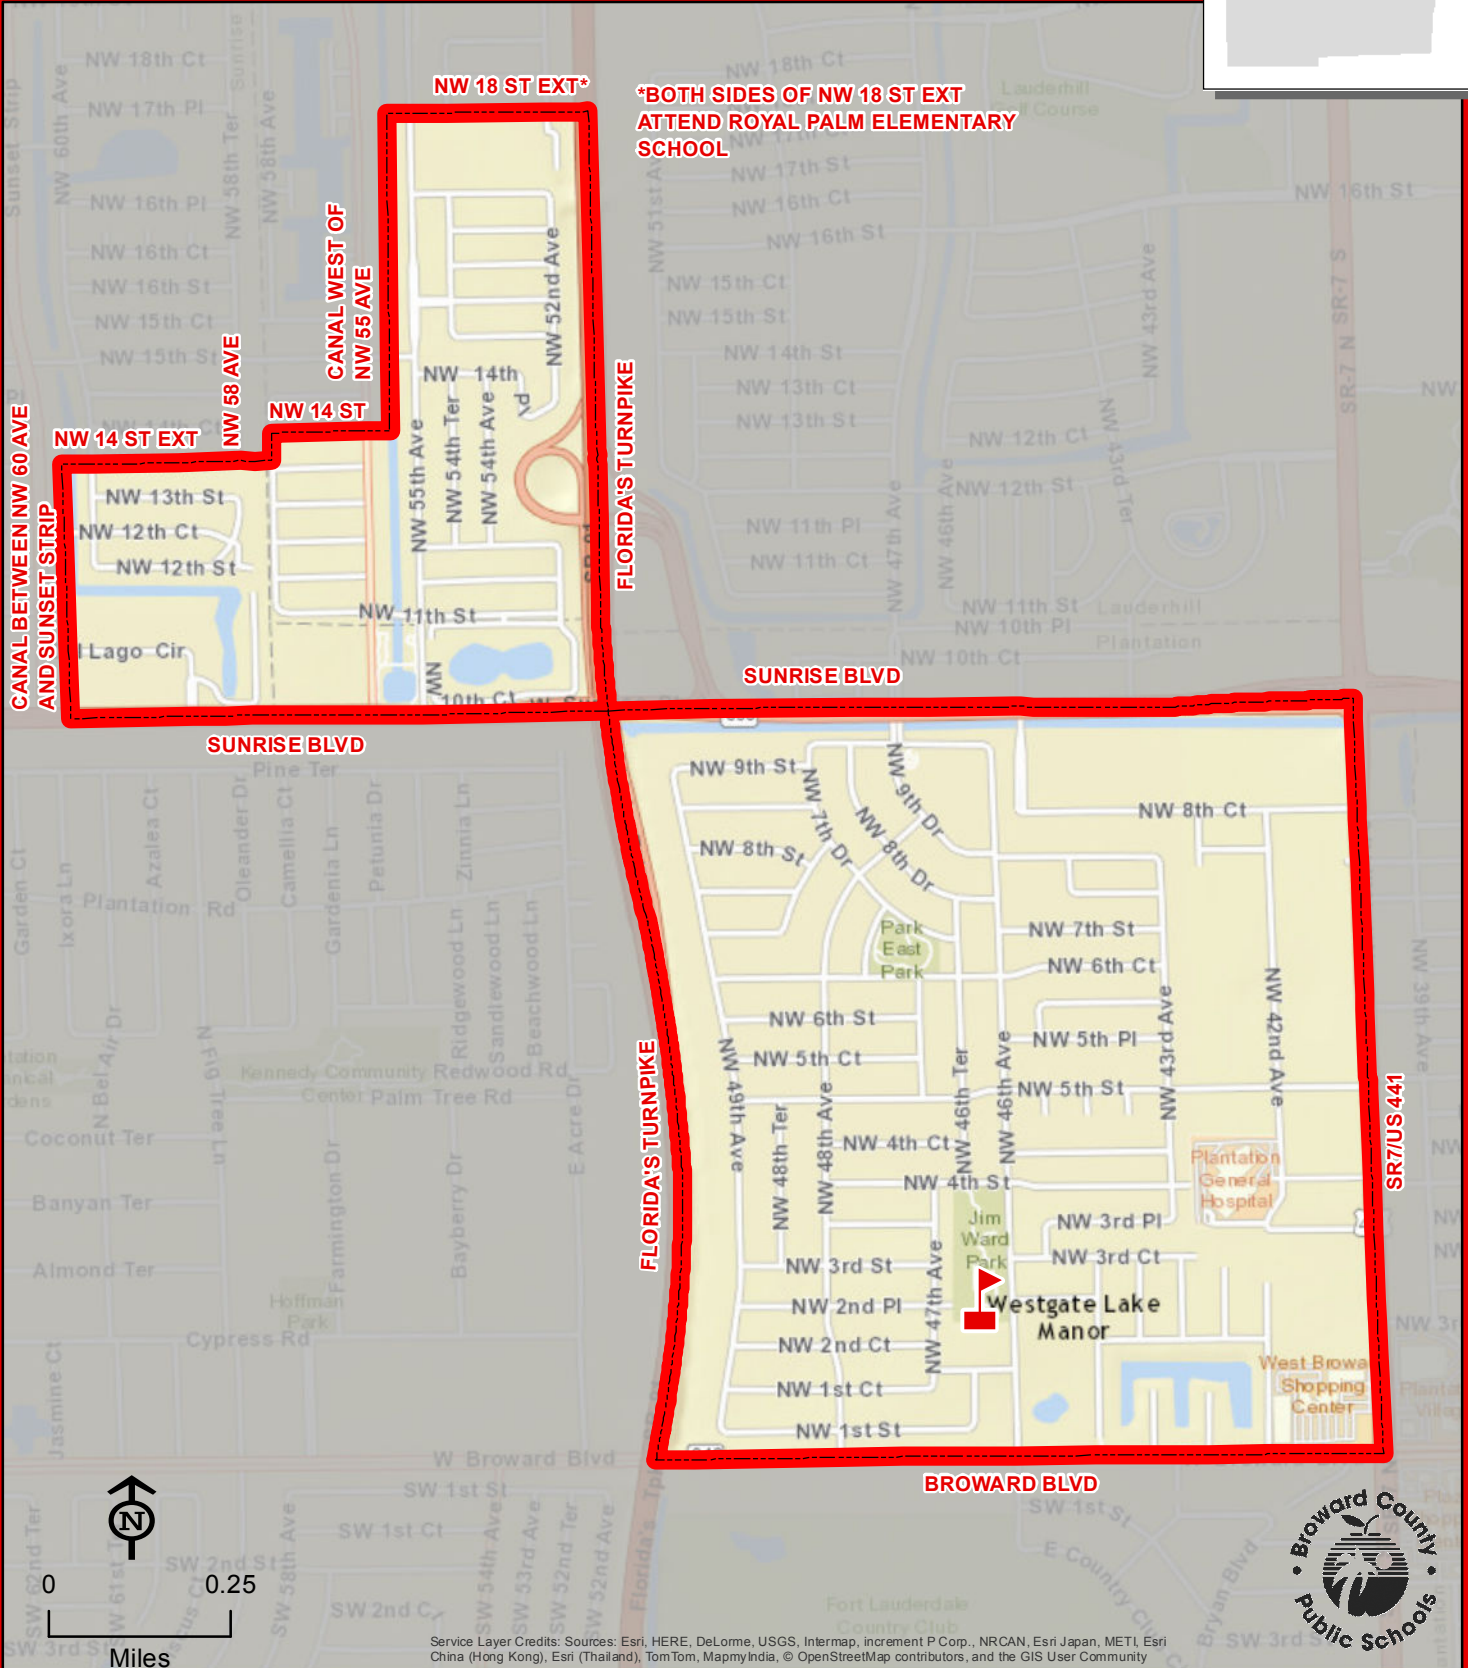

# PLANTATION ELEMENTARY SCHOOL

651 NW 42 AVENUE  
PLANTATION, FLORIDA 33317  
754-322-8000

Magnet School

PLANTATION

THIS MAP IS FOR CONCEPTUAL PURPOSES ONLY AND SHOULD NOT BE USED FOR LEGAL BOUNDARY DETERMINATIONS